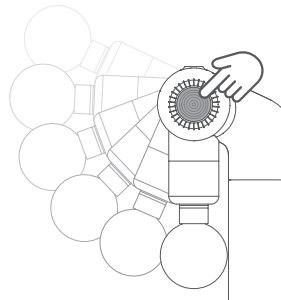

### 1. Install / replace massage head

Install a massage head into the hole in front of the device according to your need.

### 2. Angle adjusting

Press the rotation button and hold it down then rotate the foldable arm (6 optional angles).

Release the rotation button to fix the foldable arm, and you can hear a "click" sound after fixed.