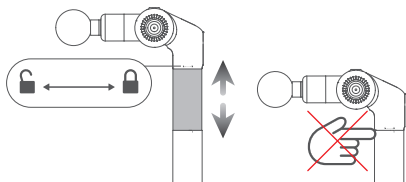

### 1. Install / replace massage head

Install a massage head into the hole in front of the device according to your need.

### 2. Angle adjusting

Press the rotation button and hold it down then rotate the foldable arm (6 optional angles).

Release the rotation button to fix the foldable arm, and you can hear a "click" sound after fixed.

### 3. Extend and retract

Rotate the handle in direction of icon to unlock, then pull/push it to extend/retract, and lock it after the adjustment.

⚠ Do not hold the gaps when retract the handle, or it may hurt your hand.