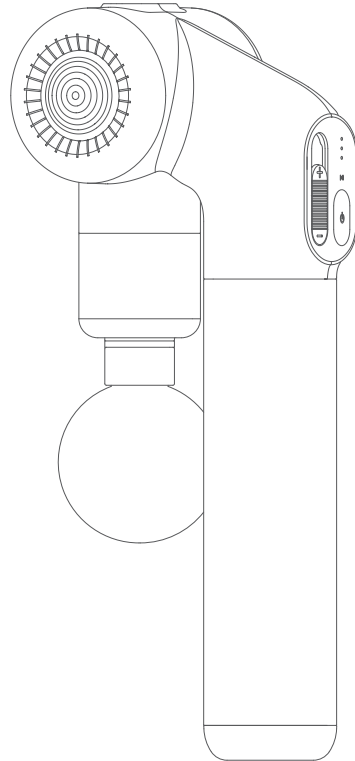

# KiCA Evo

Massage Device Instructions

V1.0

## Overview

- |  |                    |
|--|--------------------|
| [1] Rotation button                        | [9] Spherical head |
| [2] Foldable arm                           | [10] U-shaped head |
| [3] Extendable handle (Built-in battery)   | [11] Cone head     |
| [4] Speed control button                   | [12] Tree head     |
| [5] Indicator for battery/revolution speed | [13] Wedge head    |
| [6] Mode indicator                         | [14] Heating head  |
| [7] Charging port                          |                    |
| [8] Power button/Heating button            |                    |