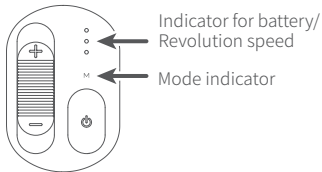

## 9. Indicator

Indicator while using:

Indicator for battery/ Revolution speed	Mode indicator	Description
White light keeps on	Green light keeps on	Fully charged
White light flashes	Green light keeps on	Low power, need recharging
Light off	Yellow light flashes	Pause* and the hot compress function is on