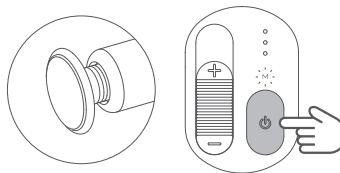

### 5. Hot compress

Install the heating head, and single tap the heating button when the device is running to turn on this function.

This function is unavailable with other massage heads.

Hot compress	Mode indicator	Temperature
Off (Default)	Green	Room temperature
On	Yellow	40°C ±3°C