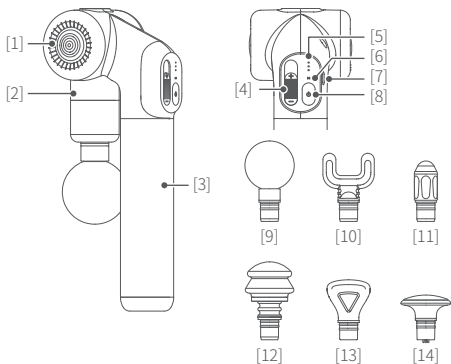

## Overview

- |  |                    |
|--|--------------------|
| [1] Rotation button                        | [9] Spherical head |
| [2] Foldable arm                           | [10] U-shaped head |
| [3] Extendable handle (Built-in battery)   | [11] Cone head     |
| [4] Speed control button                   | [12] Tree head     |
| [5] Indicator for battery/revolution speed | [13] Wedge head    |
| [6] Mode indicator                         | [14] Heating head  |
| [7] Charging port                          |                    |
| [8] Power button/Heating button            |                    |