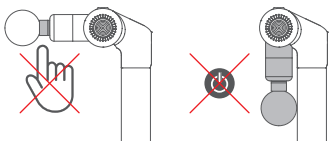

* Pause mode: Slide the speed control button down to the bottom, the revolution speed will down to 0.

5. Hot compress

Install the heating head, and single tap the heating button when the device is running to turn on this function.

This function is unavailable with other massage heads.

Hot compress	Mode indicator	Temperature
Off (Default)	Green	Room temperature
On	Yellow	40°C ±3°C