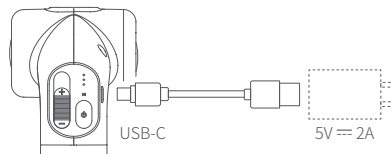

10. Charging

Do not use it while charging.

11. Specifications

Product Name: KiCA Evo Massage Device

Product Model: KiCAEvo

Operating Voltage Range: 13.2V-16.8V

Operating Temperature Range: 0°C ~+40°C

Charging Temperature Range: 0°C ~+40°C

Battery Capacity: 1600mAh

Charging Time: About 7.5H

Weight: About 690g

Size:

About 98×239×81mm (Fold)

About 148×330×81mm (Unfold to 90°, extended)

Theoretical Battery Life: About 12H (Test in lab environment with Low speed)

Packing list:

Main body×1, Spherical head×1, U-shaped head×1,

Cone head×1, Tree head×1, Wedge head×1, Heating head×1,

USB-C cable×1, Storage bag×1, Manual×1