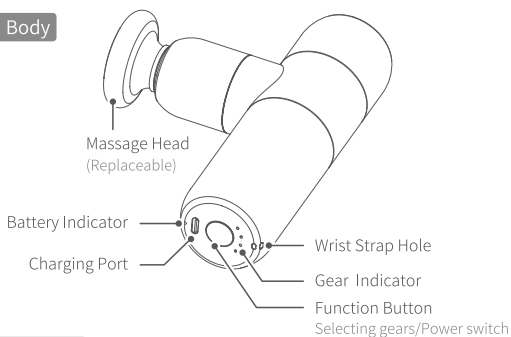

KiCA

Vibration Percussion Device

Instructions V2.1 Model: K2

Overview

Main Body

Massage Head

Magnetic

Flat Head

Start to Use

Install/ Replace Massage Head

Install a massage head into the hole in front of the device according to your need.

Installation Rendering:

Power ON

Long press the function button.

! Do not use it while charging.

Power OFF

Single tap function button to switch to standby mode or long press function button.

Selecting Gears

Single tap function button to select gears after powering on.

The product will automatically power off after enter standby mode for 2 seconds.