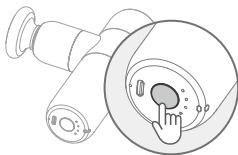

Start to Use

Install/ Replace Massage Head

Install a massage head into the hole in front of the device according to your need.

Installation Rendering:

Power ON

Long press the function button.

! Do not use it while charging.

Power OFF

Single tap function button to switch to standby mode or long press function button.

Selecting Gears

Single tap function button to select gears after powering on.

The product will automatically power off after enter standby mode for 2 seconds.