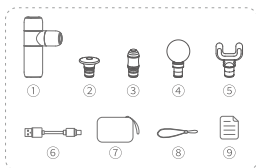

List

- | | | | |
|-----------------|----|---------------|----|
| ① Main Body | x1 | ⑥ USB-C Cable | x1 |
| ② Flat Head | x1 | ⑦ Storage Bag | x1 |
| ③ Cone Head | x1 | ⑧ Wrist Strap | x1 |
| ④ Spherica Head | x1 | ⑨ Manual | x1 |
| ⑤ U-shaped Head | x1 | | |