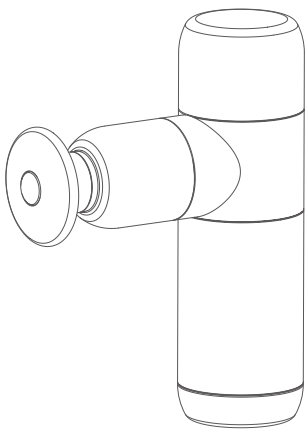

KiCA

Vibration Percussion Device

Instructions V2.1 Model: K2

Overview

Main Body

Massage Head

Magnetic

Flat Head