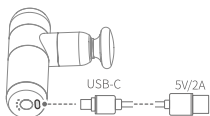

Indicator

Battery Indicator

Light	Status	Description
Red	████████	Charging
Green	████████	Charge complete
Green	████████	Fully charged
Green	███	Medium level of battery
Green	●●●●●	Low power, need recharging

Gear Indicator

Light	Status	Description
Blue	●○○○	First gear
Blue	●●○○	Second gear
Blue	●●●○	Third gear
Blue	●●●●	Intelligent massage

Charging

Do not use it while charging

Specifications

Product name:

KiCA Vibration Percussion Device