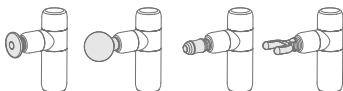

Massage flat major muscle groups on the back

Magnetic

Cone Head

Percuss deep tissues like meridians and acupoint, etc.

Spherical Head

Relax soft tissues and sensitive muscles

U-shaped Head

Massage neck and tendon

Start to Use

Install/ Replace Massage Head

Install a massage head into the hole in front of the device according to your need.

Installation Rendering:

Power ON

Long press the function button.

! Do not use it while charging.