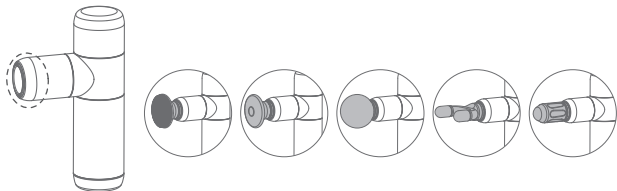

Start to Use

1. Install/ Replace Massage Head

Install a massage head into the hole in front of the device according to your need.