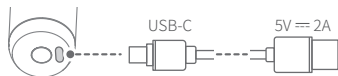

Indicator while charging	Description
Constant red light	Charging
Constant green light	Charge completed

9. Charging

!Do not use it while charging